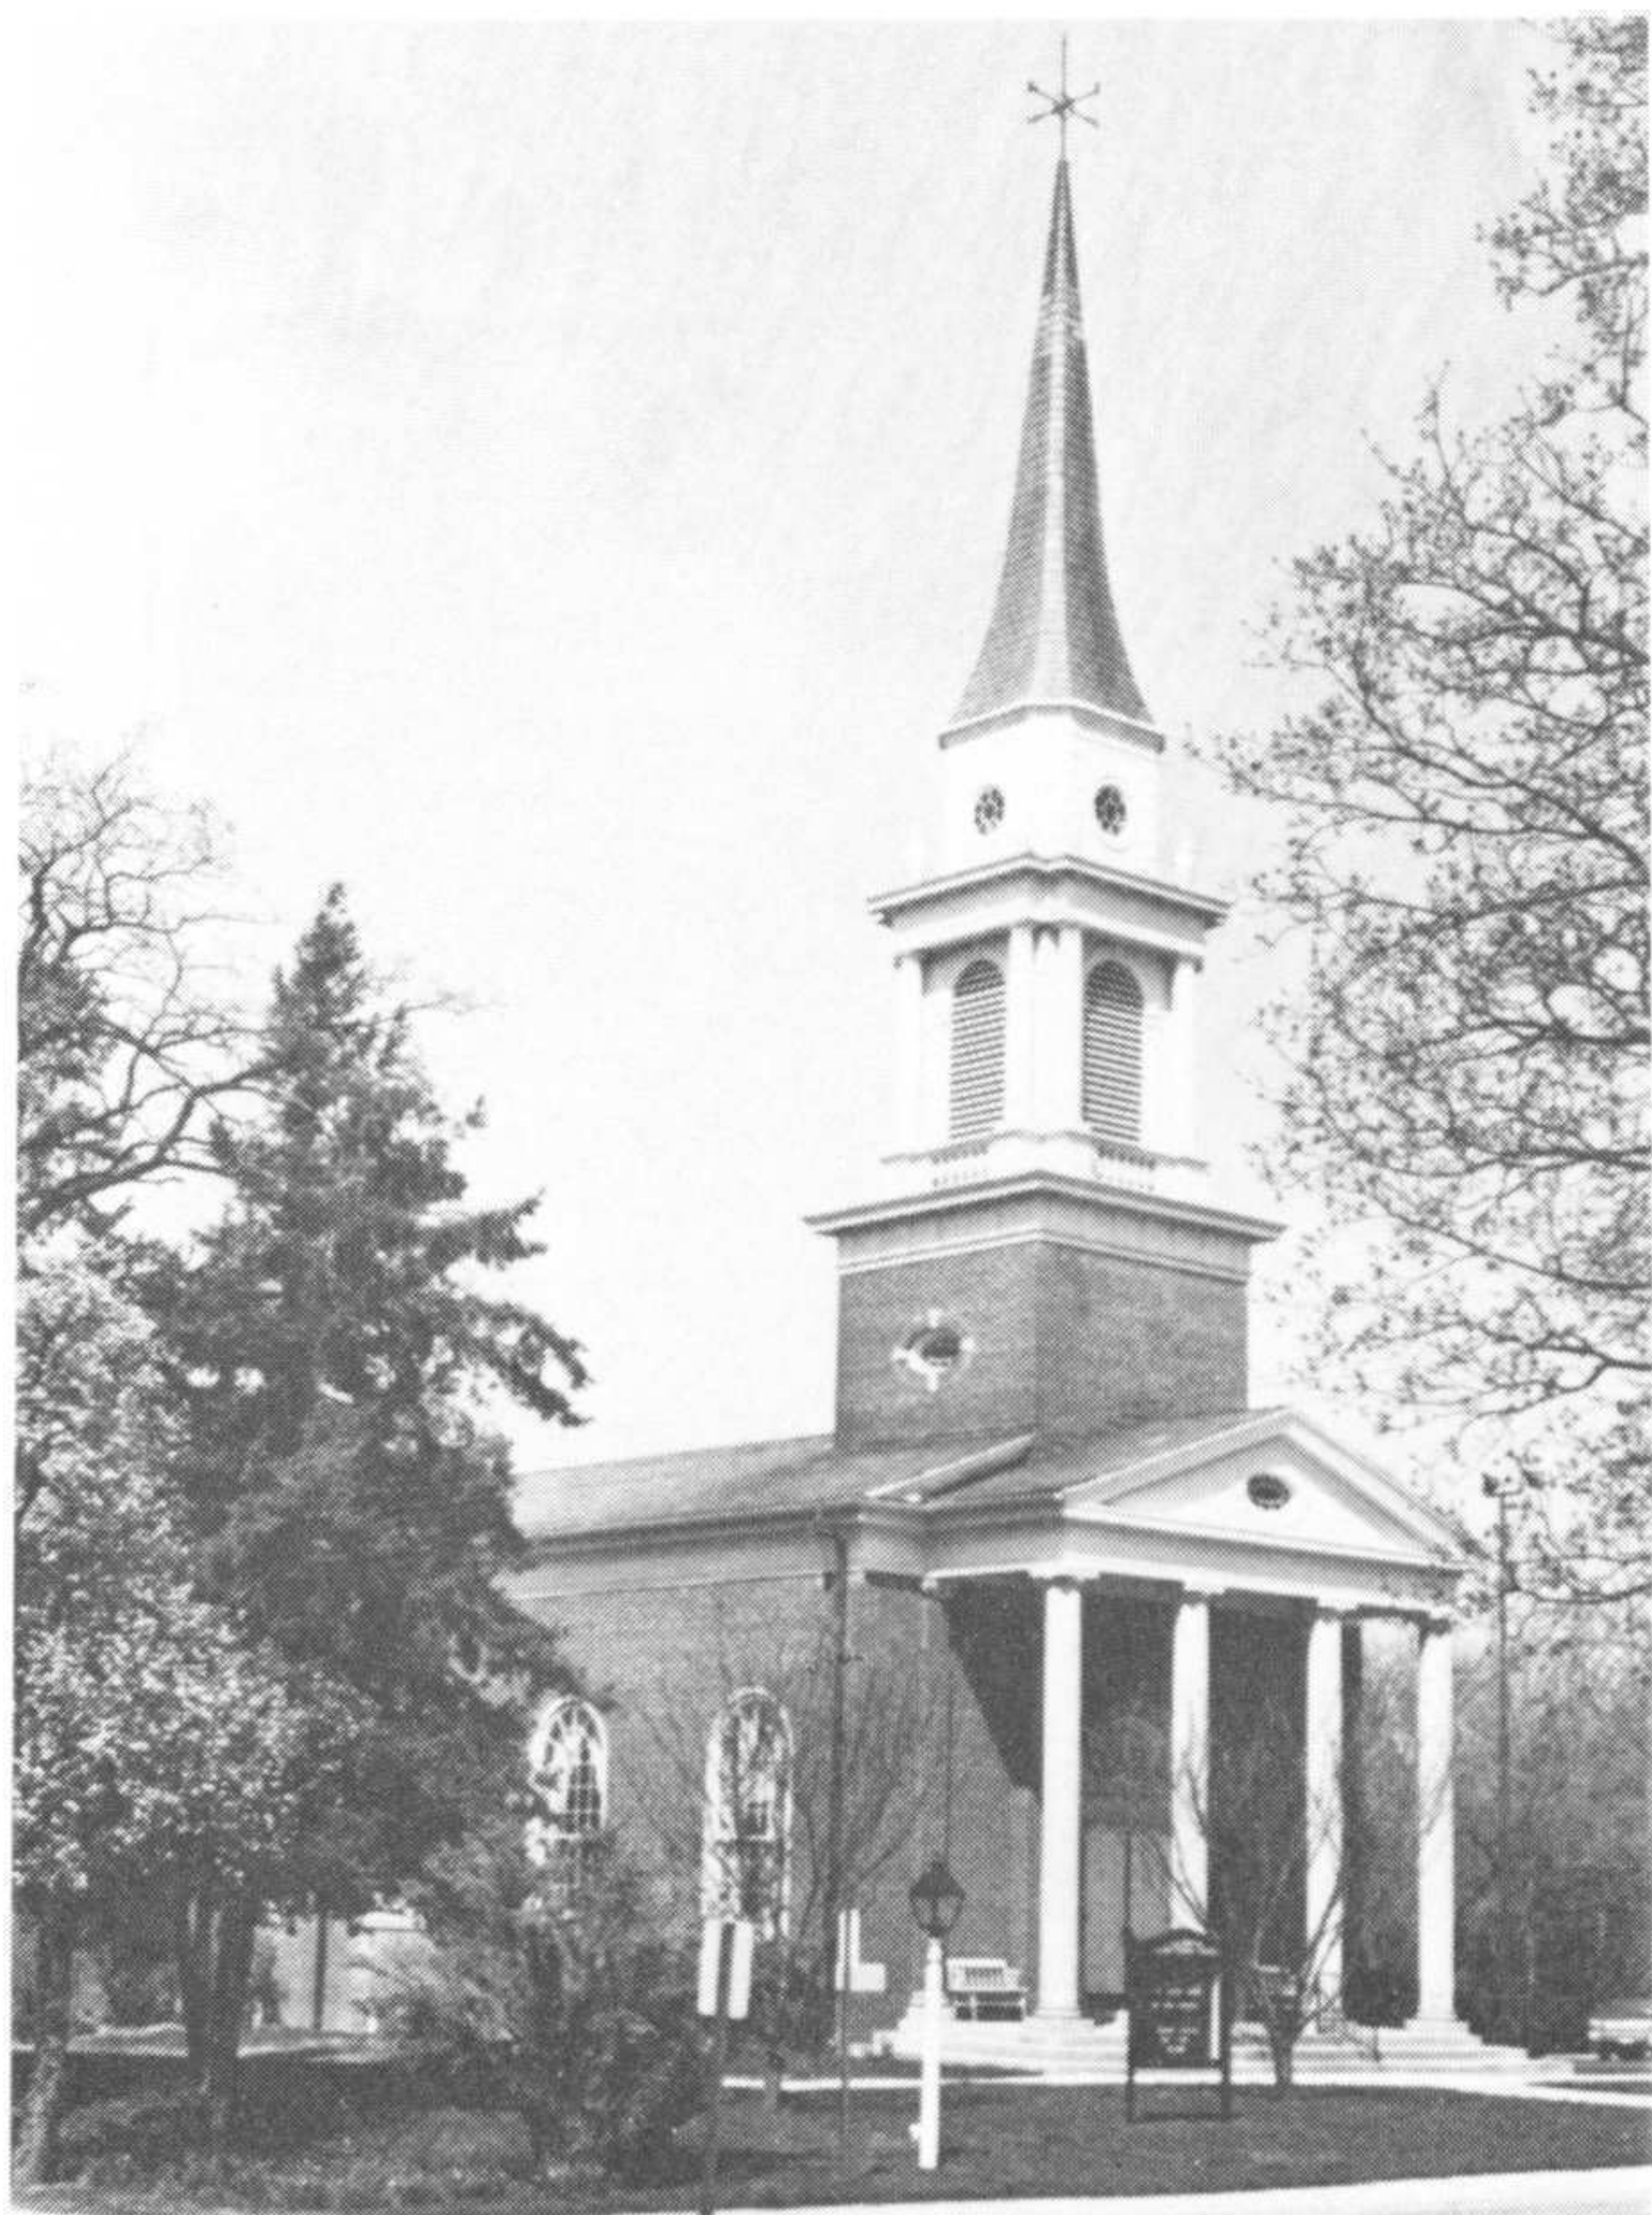

Our church, like our country, has had a proud and humble beginning. In June of 1805 the First Presbyterian Church and Society of Worthington and of Franklin County was organized. During its 171 year history our "Congregation" has met in homes, a blacksmith shop, an academy building, a Masonic Hall, a school auditorium, and in two church buildings. The first church was constructed on the site where our present structure now stands. The Rev. H. Hulburd was the first regular pastor and he and 85 members of the congregation dedicated the first building in April, 1830. The building was remodeled in 1842 and in 1863 plans were begun for the construction of a new building. In 1927, sixty-four years after plans for a second building had been discussed, a new building was dedicated.

A total of fifty-two ministers have carried the ministry of the love of Christ to the community through the pulpit, education and counsel, including Thomas Woodrow, grandfather of Woodrow Wilson.

To serve an ever growing church and community a new educational unit was added in ¹⁹⁵⁵ ~~the early 1950's~~ and was further expanded in ¹⁹⁵² ~~1964~~. The present sanctuary, in keeping with the architectural styles of our community, was dedicated in 1959. During the 1960's further land acquisitions were made bordering on the present church property for possible further expansion.

In the fall of 1965, a weekday nursery school was established as a part of our church program and in the summer of 1975, the newly expanded organ was dedicated.

No past history, present efforts, or future hopes can be condensed into these few paragraphs. Through our pride in our heritage and our work for the glory of God in our community and in all the world at all times, our future will be ever brighter with Christian meaning and love.