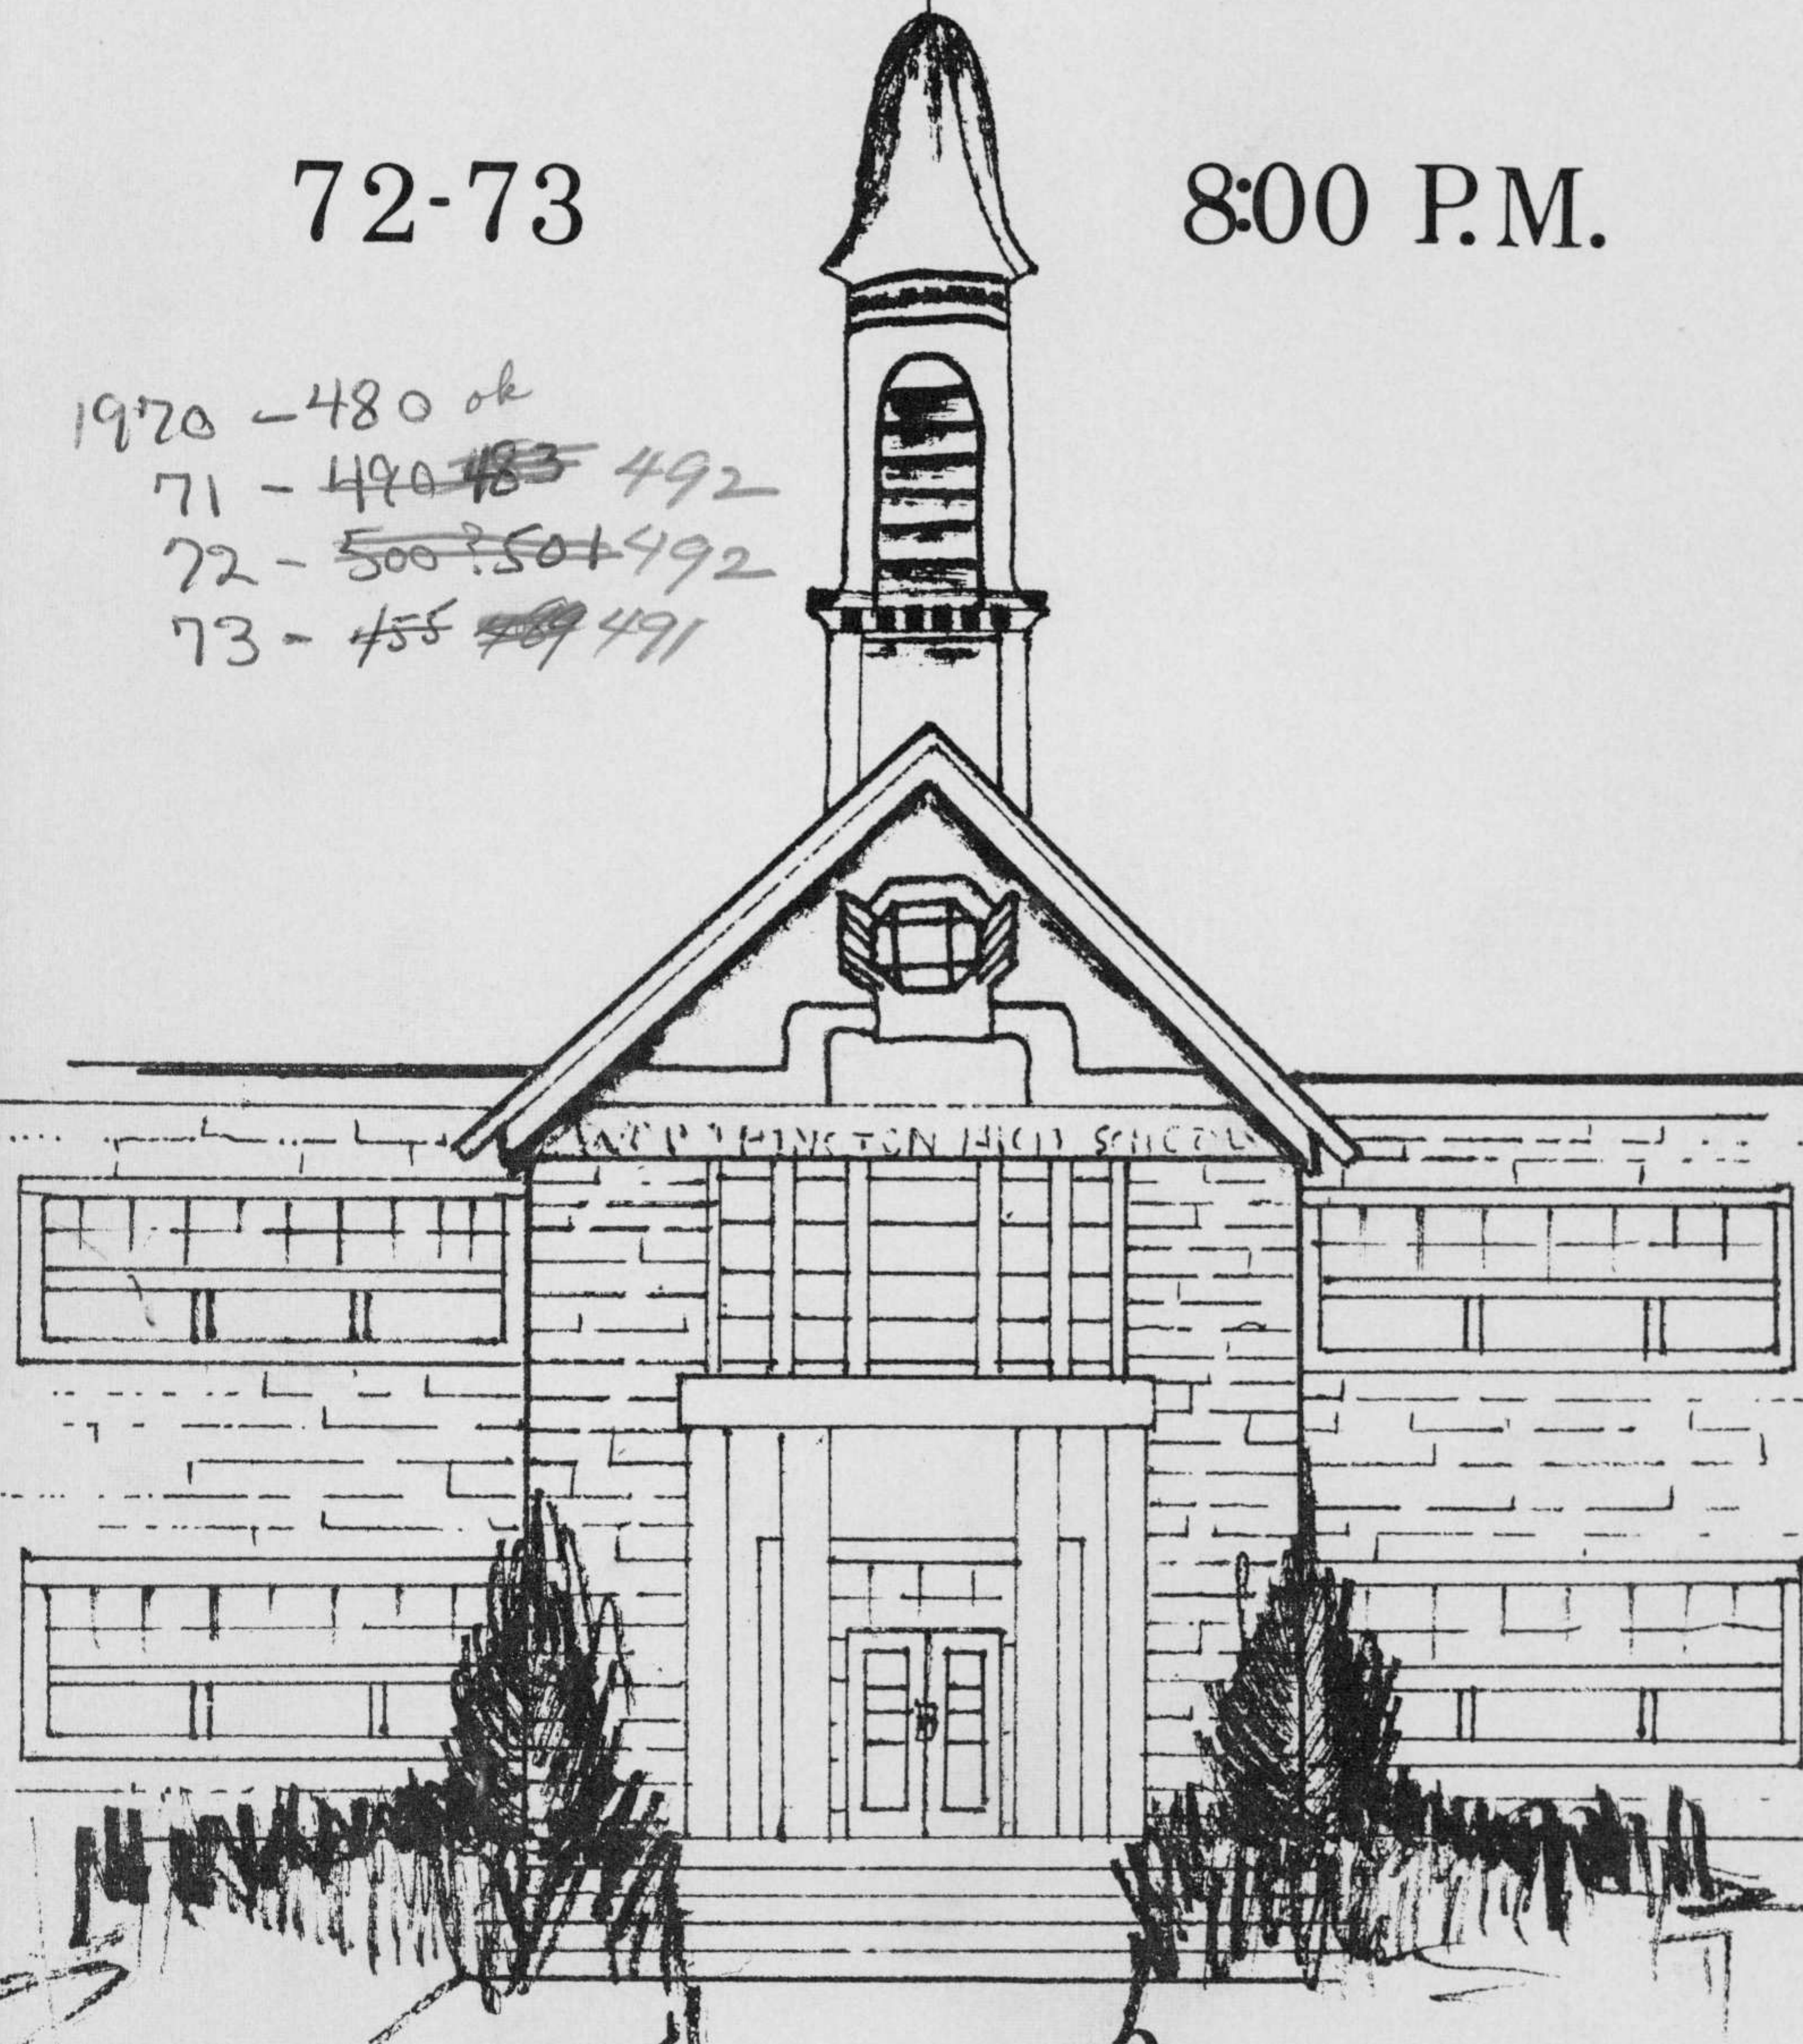

WORTHINGTON *OFFICIAL*  
HIGH SCHOOL *COPY*

72-73

8:00 P.M.

1970 - 480 ok  
71 - 490 ~~483~~ 492  
72 - 500 ~~501~~ 492  
73 - 455 ~~489~~ 491

94 TH  
ANNUAL  
COMMENCEMENT

*Ninety-Fourth*  
*Annual Commencement*