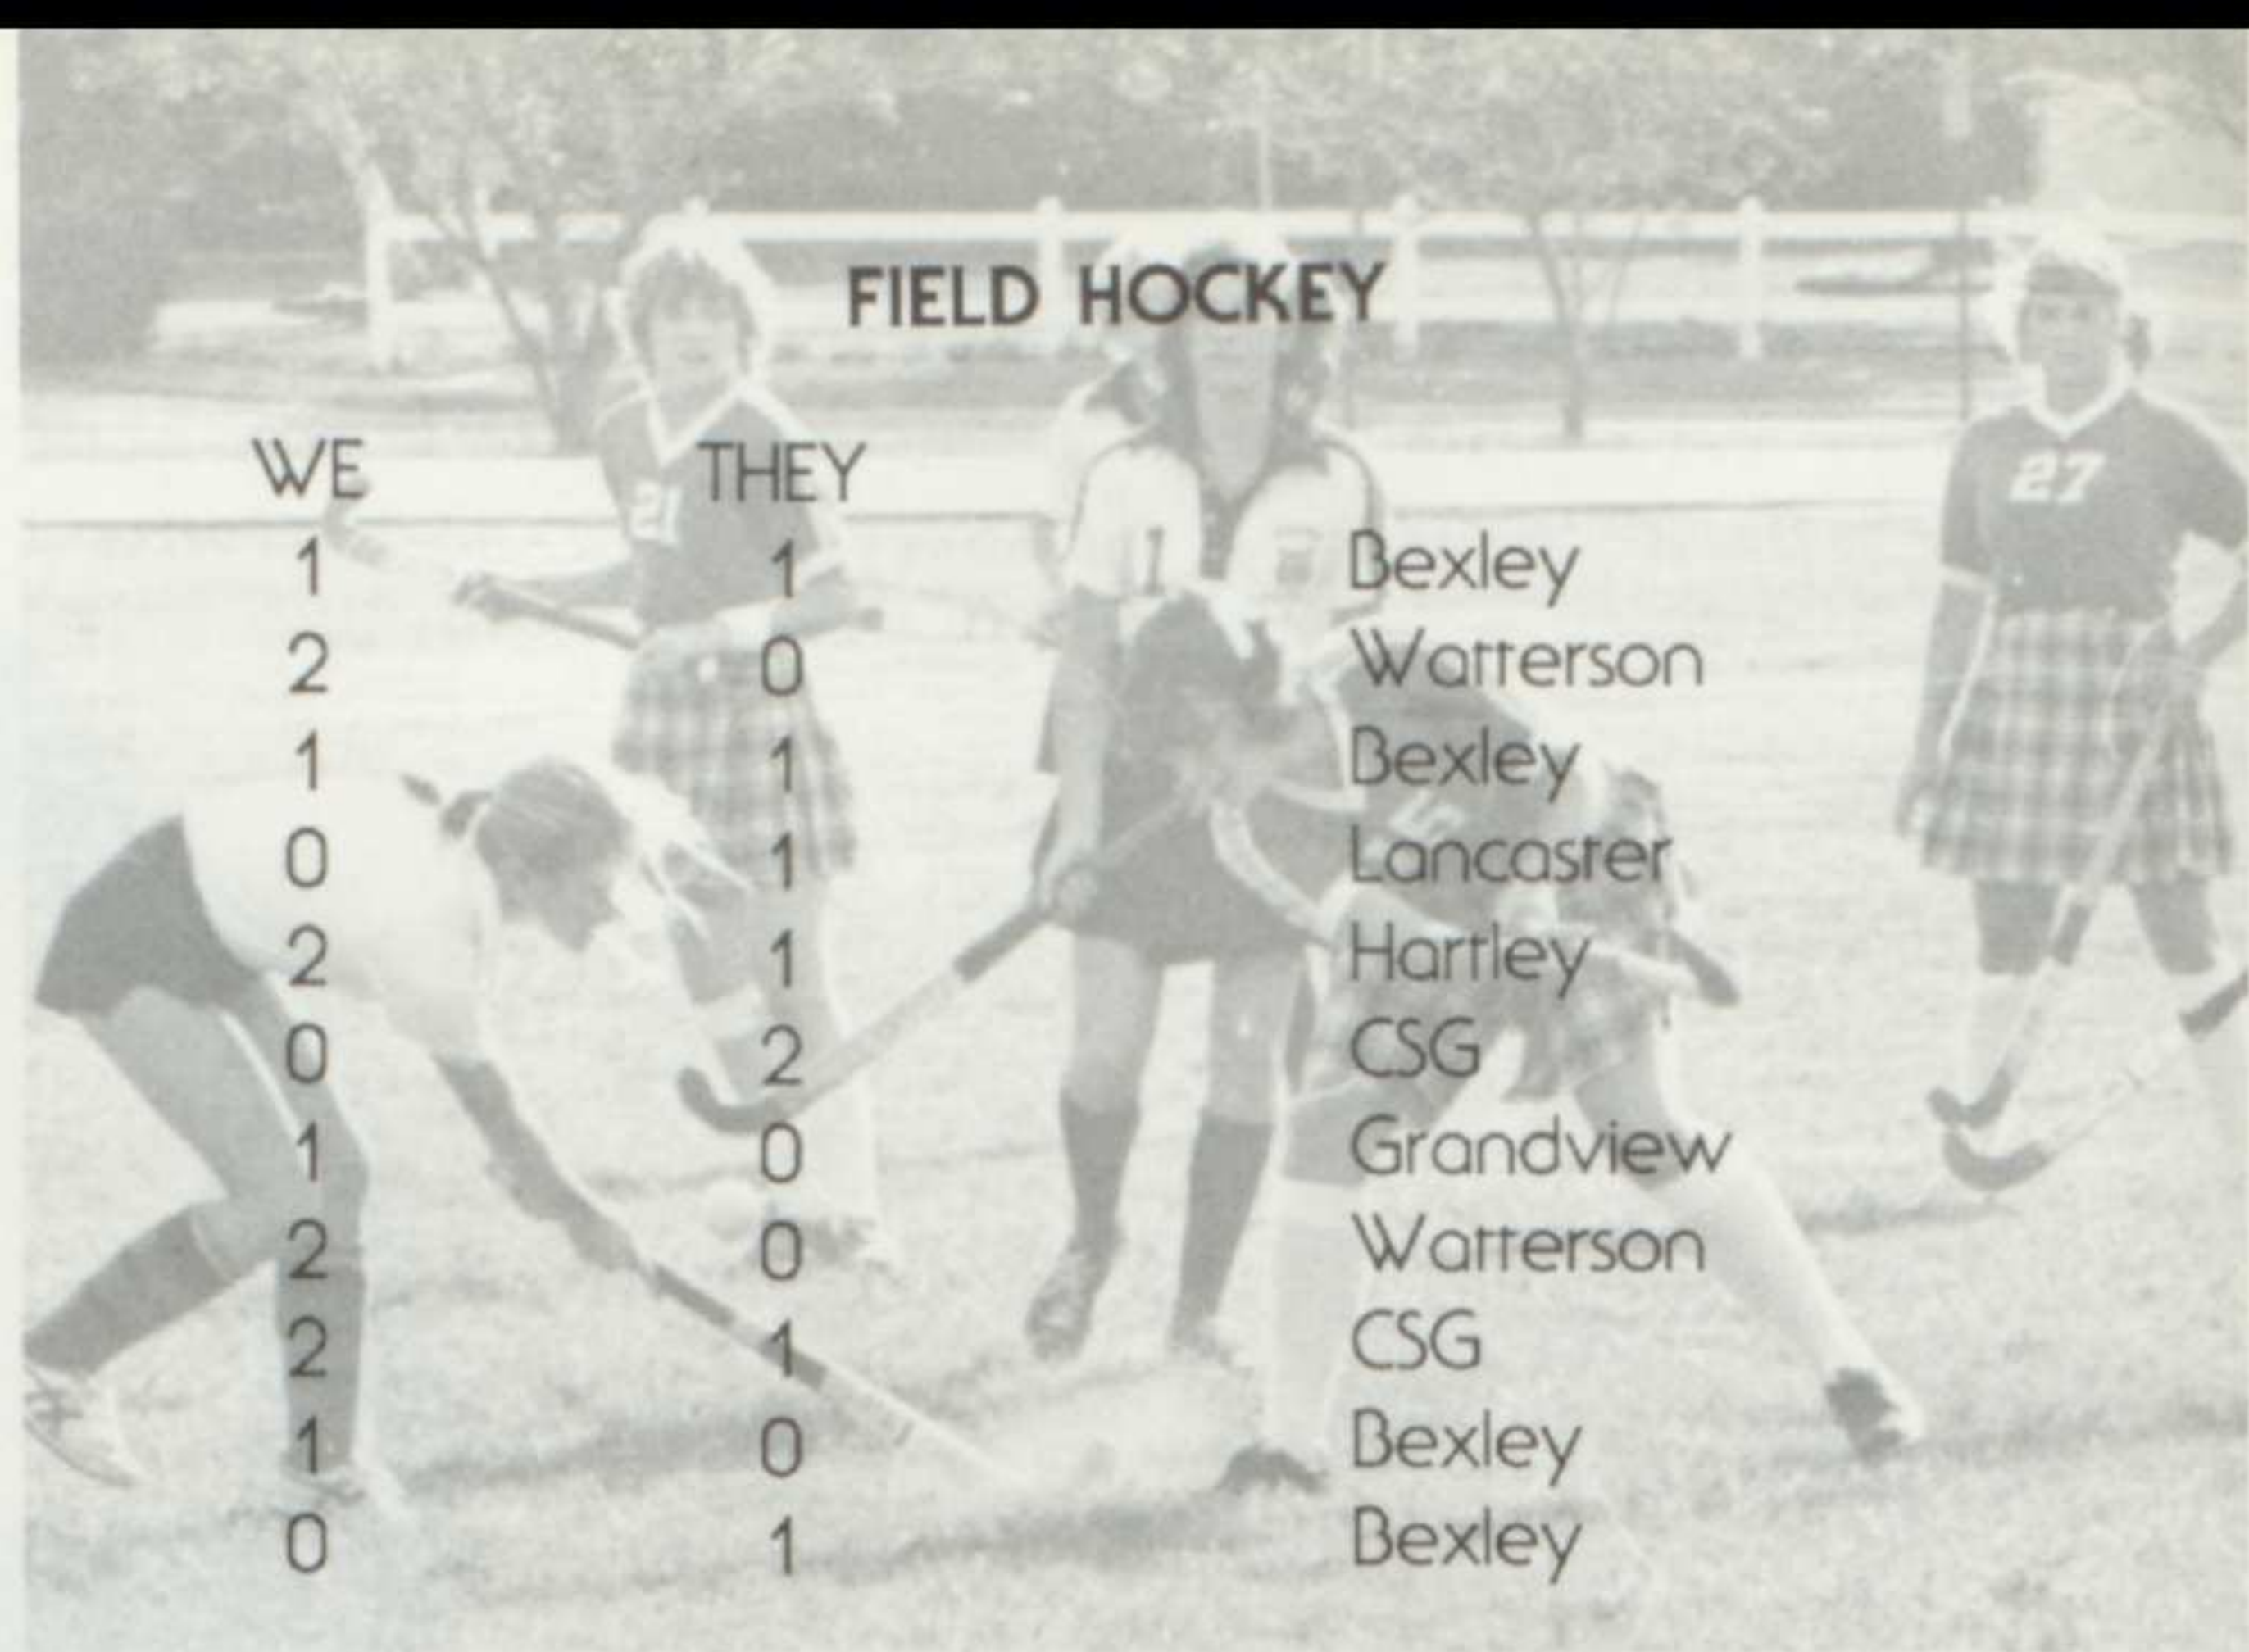

FIELD HOCKEY

WE	THEY	
1	1	Bexley
2	0	Watterson
1	1	Bexley
0	1	Lancaster
2	1	Hartley
0	2	CSG
1	0	Grandview
2	0	Watterson
2	1	CSG
1	0	Bexley
0	1	Bexley