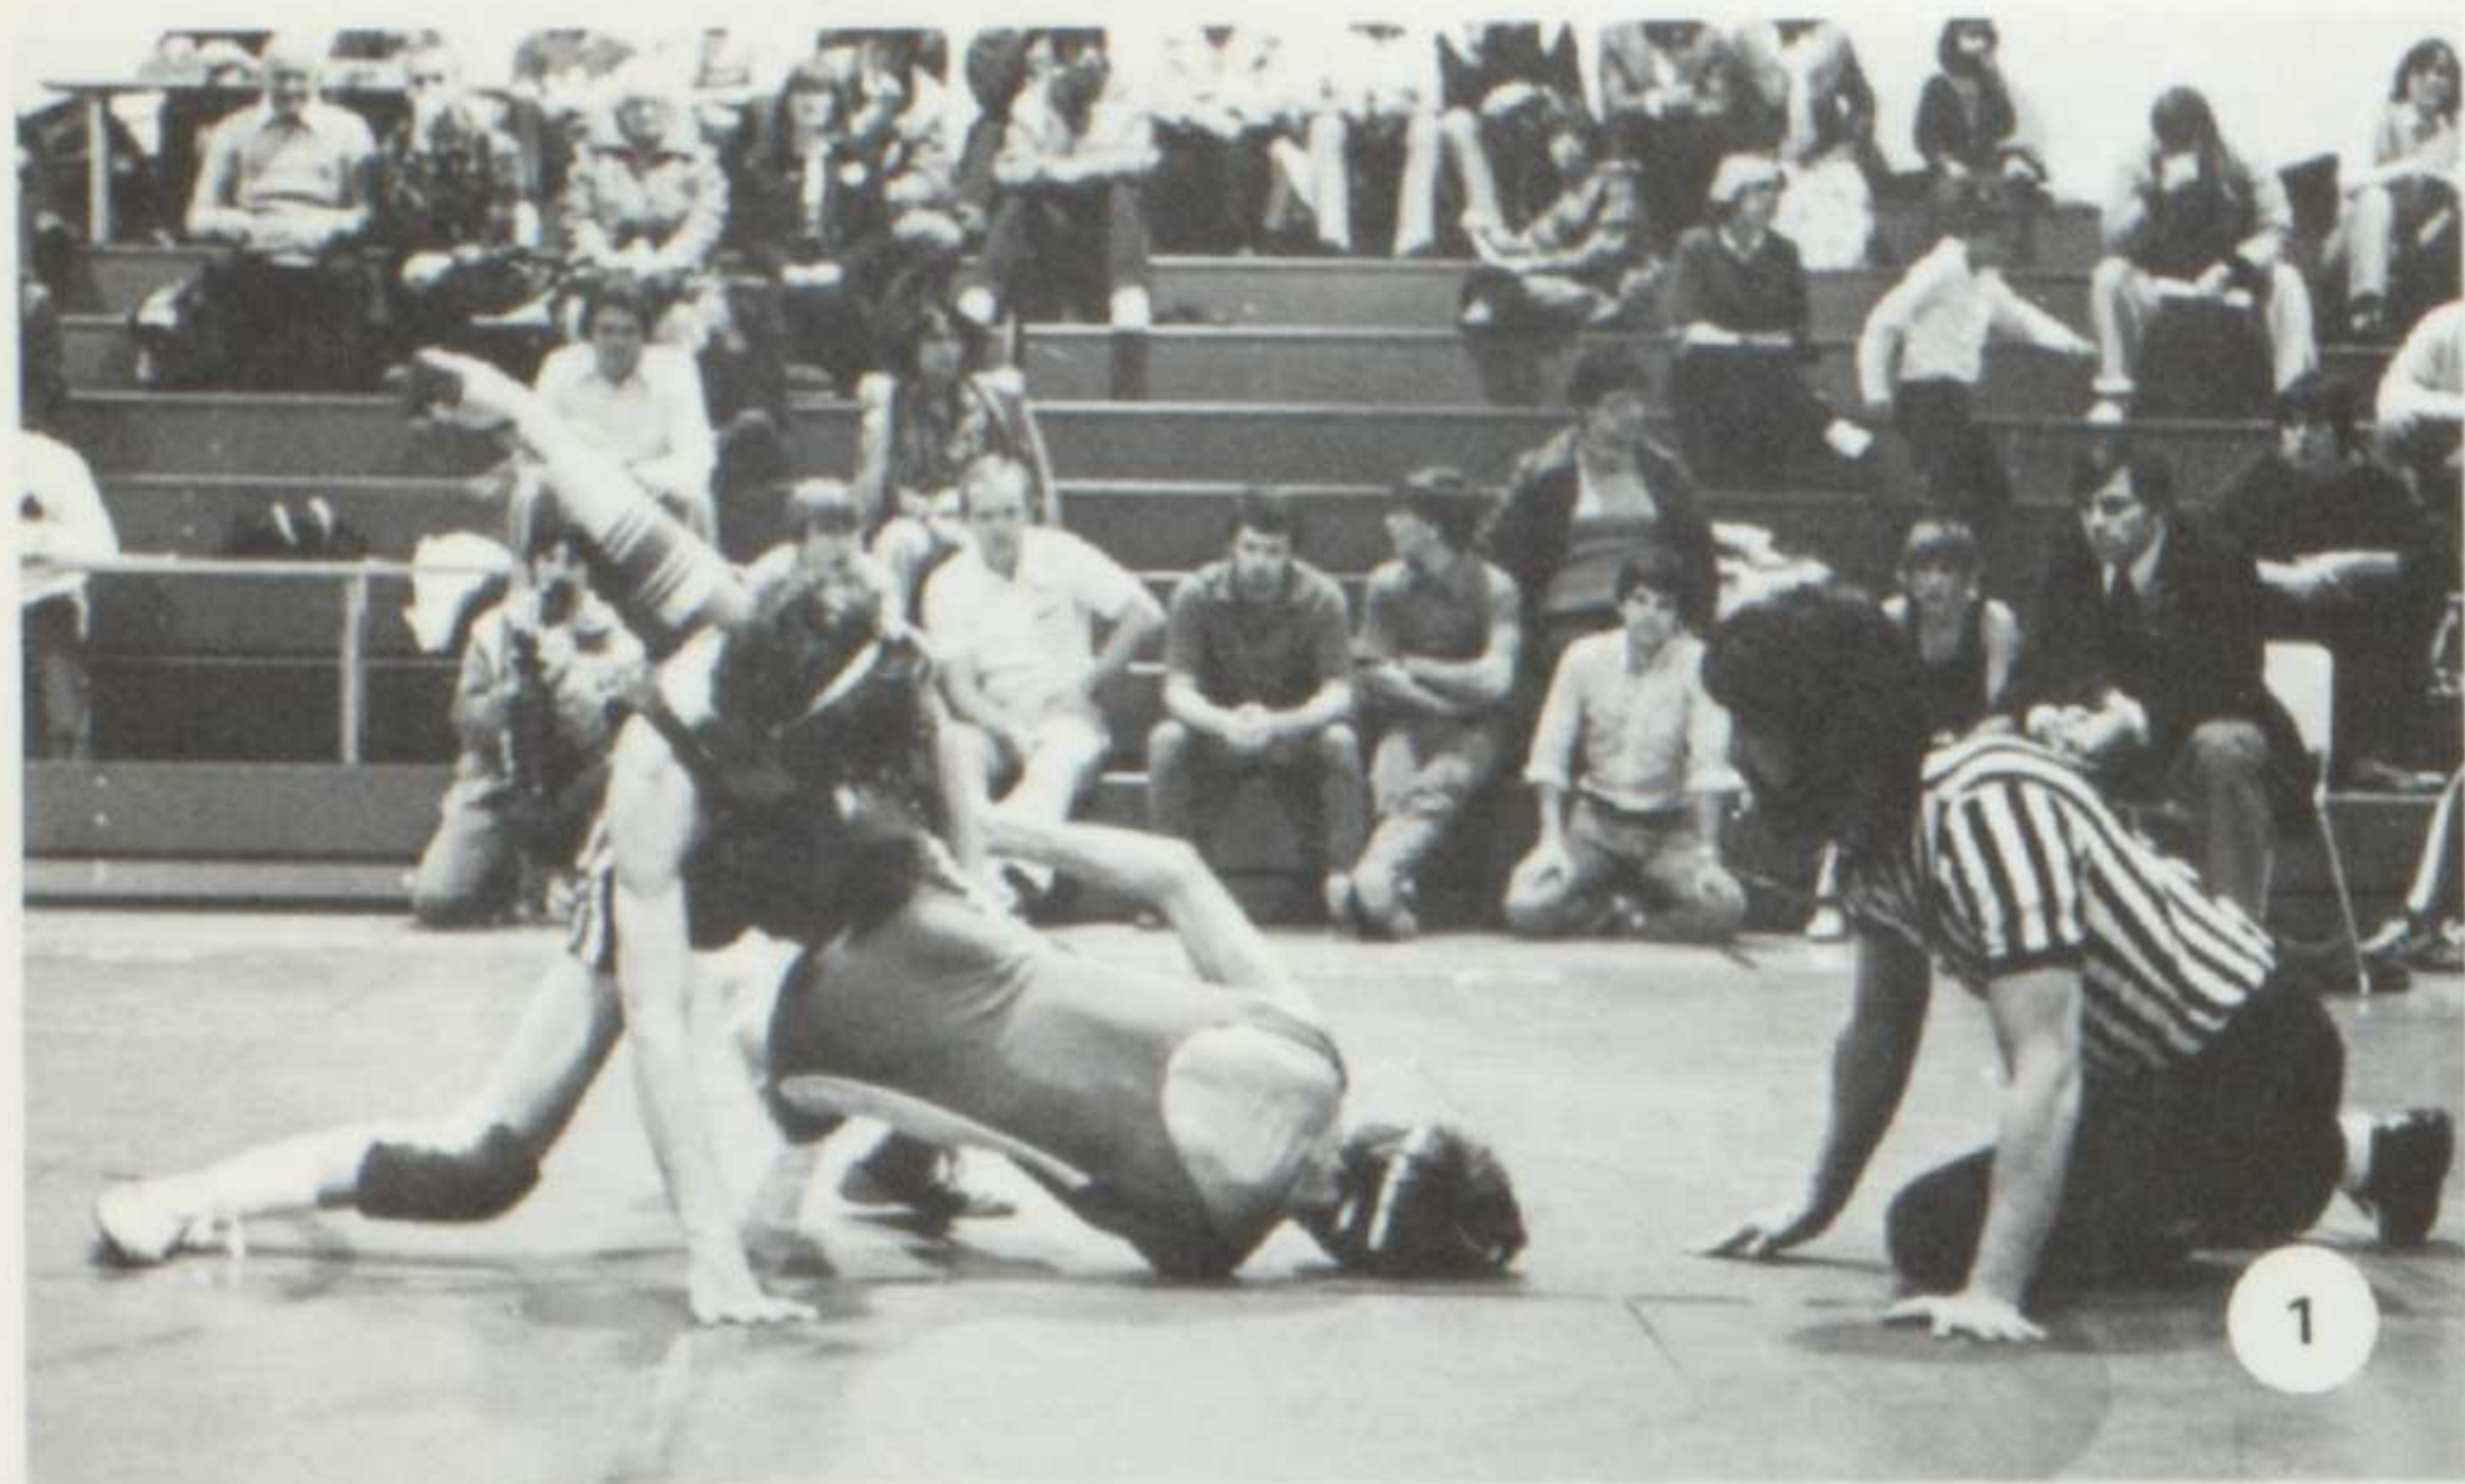

1. **Front Row, l. to r.:** Rick Bennett, Kent Ellerments, Ed Rogers, Mike Wallace, Mike Huff, Brian Harsh, James Allen, Scott Newcomb, John Ward, Ron Emrich, Coach Skip Runkle. **Middle Row, l. to r.:** Dan Ersley, Jon McLaughlin, Dennis Harrington, Craig Humer, Dan McFarland, Scott VanSreyn, Chris Spellacy, Pat Ward, Coach Richard Rabold. **Back Row, l. to r.:** Matt Topper, Greg Williams, Ned Skinner, Tom Cooke, Steve Burnside, Andy Foster, Bill Berghoff, Brad Ruess. 2. Coach Rabold observes his team's winning form. 3. Fly! 4. Smile Dennis. 5. Push it! 6. Just one more lap.