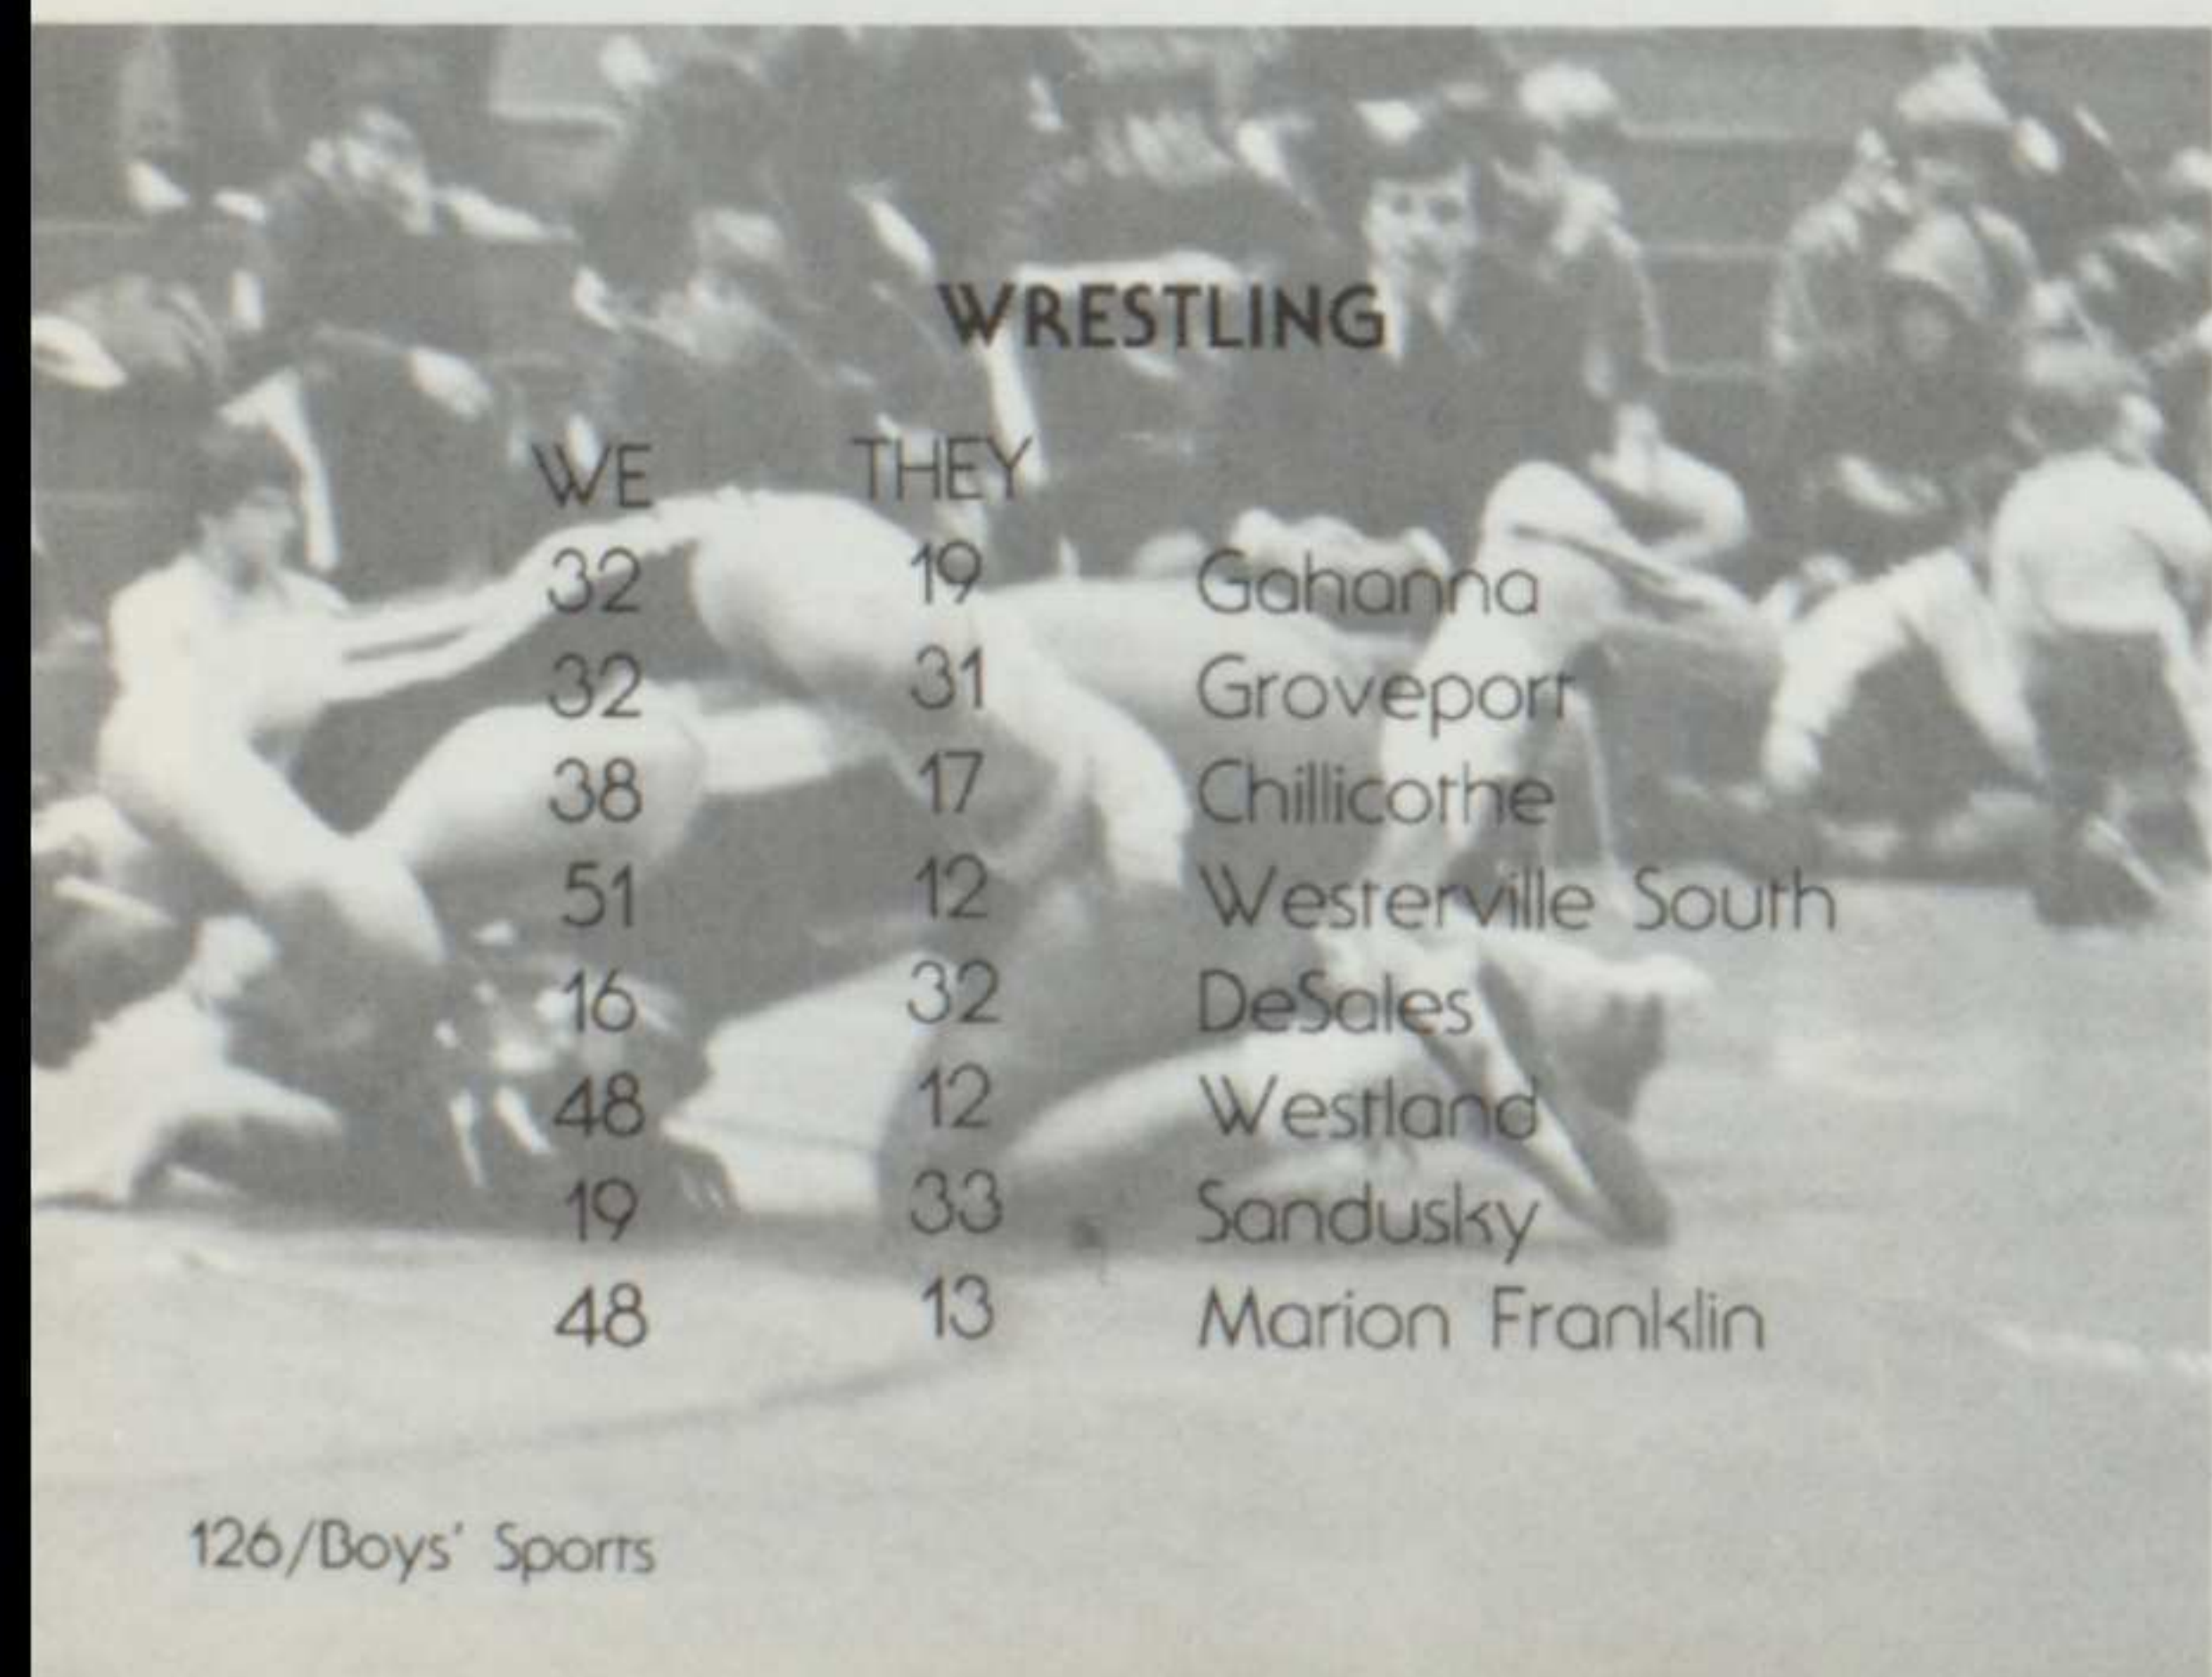

WRESTLING

WE	THEY	
32	19	Gahanna
32	31	Groveport
38	17	Chillicothe
51	12	Westerville South
16	32	DeSales
48	12	Westland
19	33	Sandusky
48	13	Marion Franklin