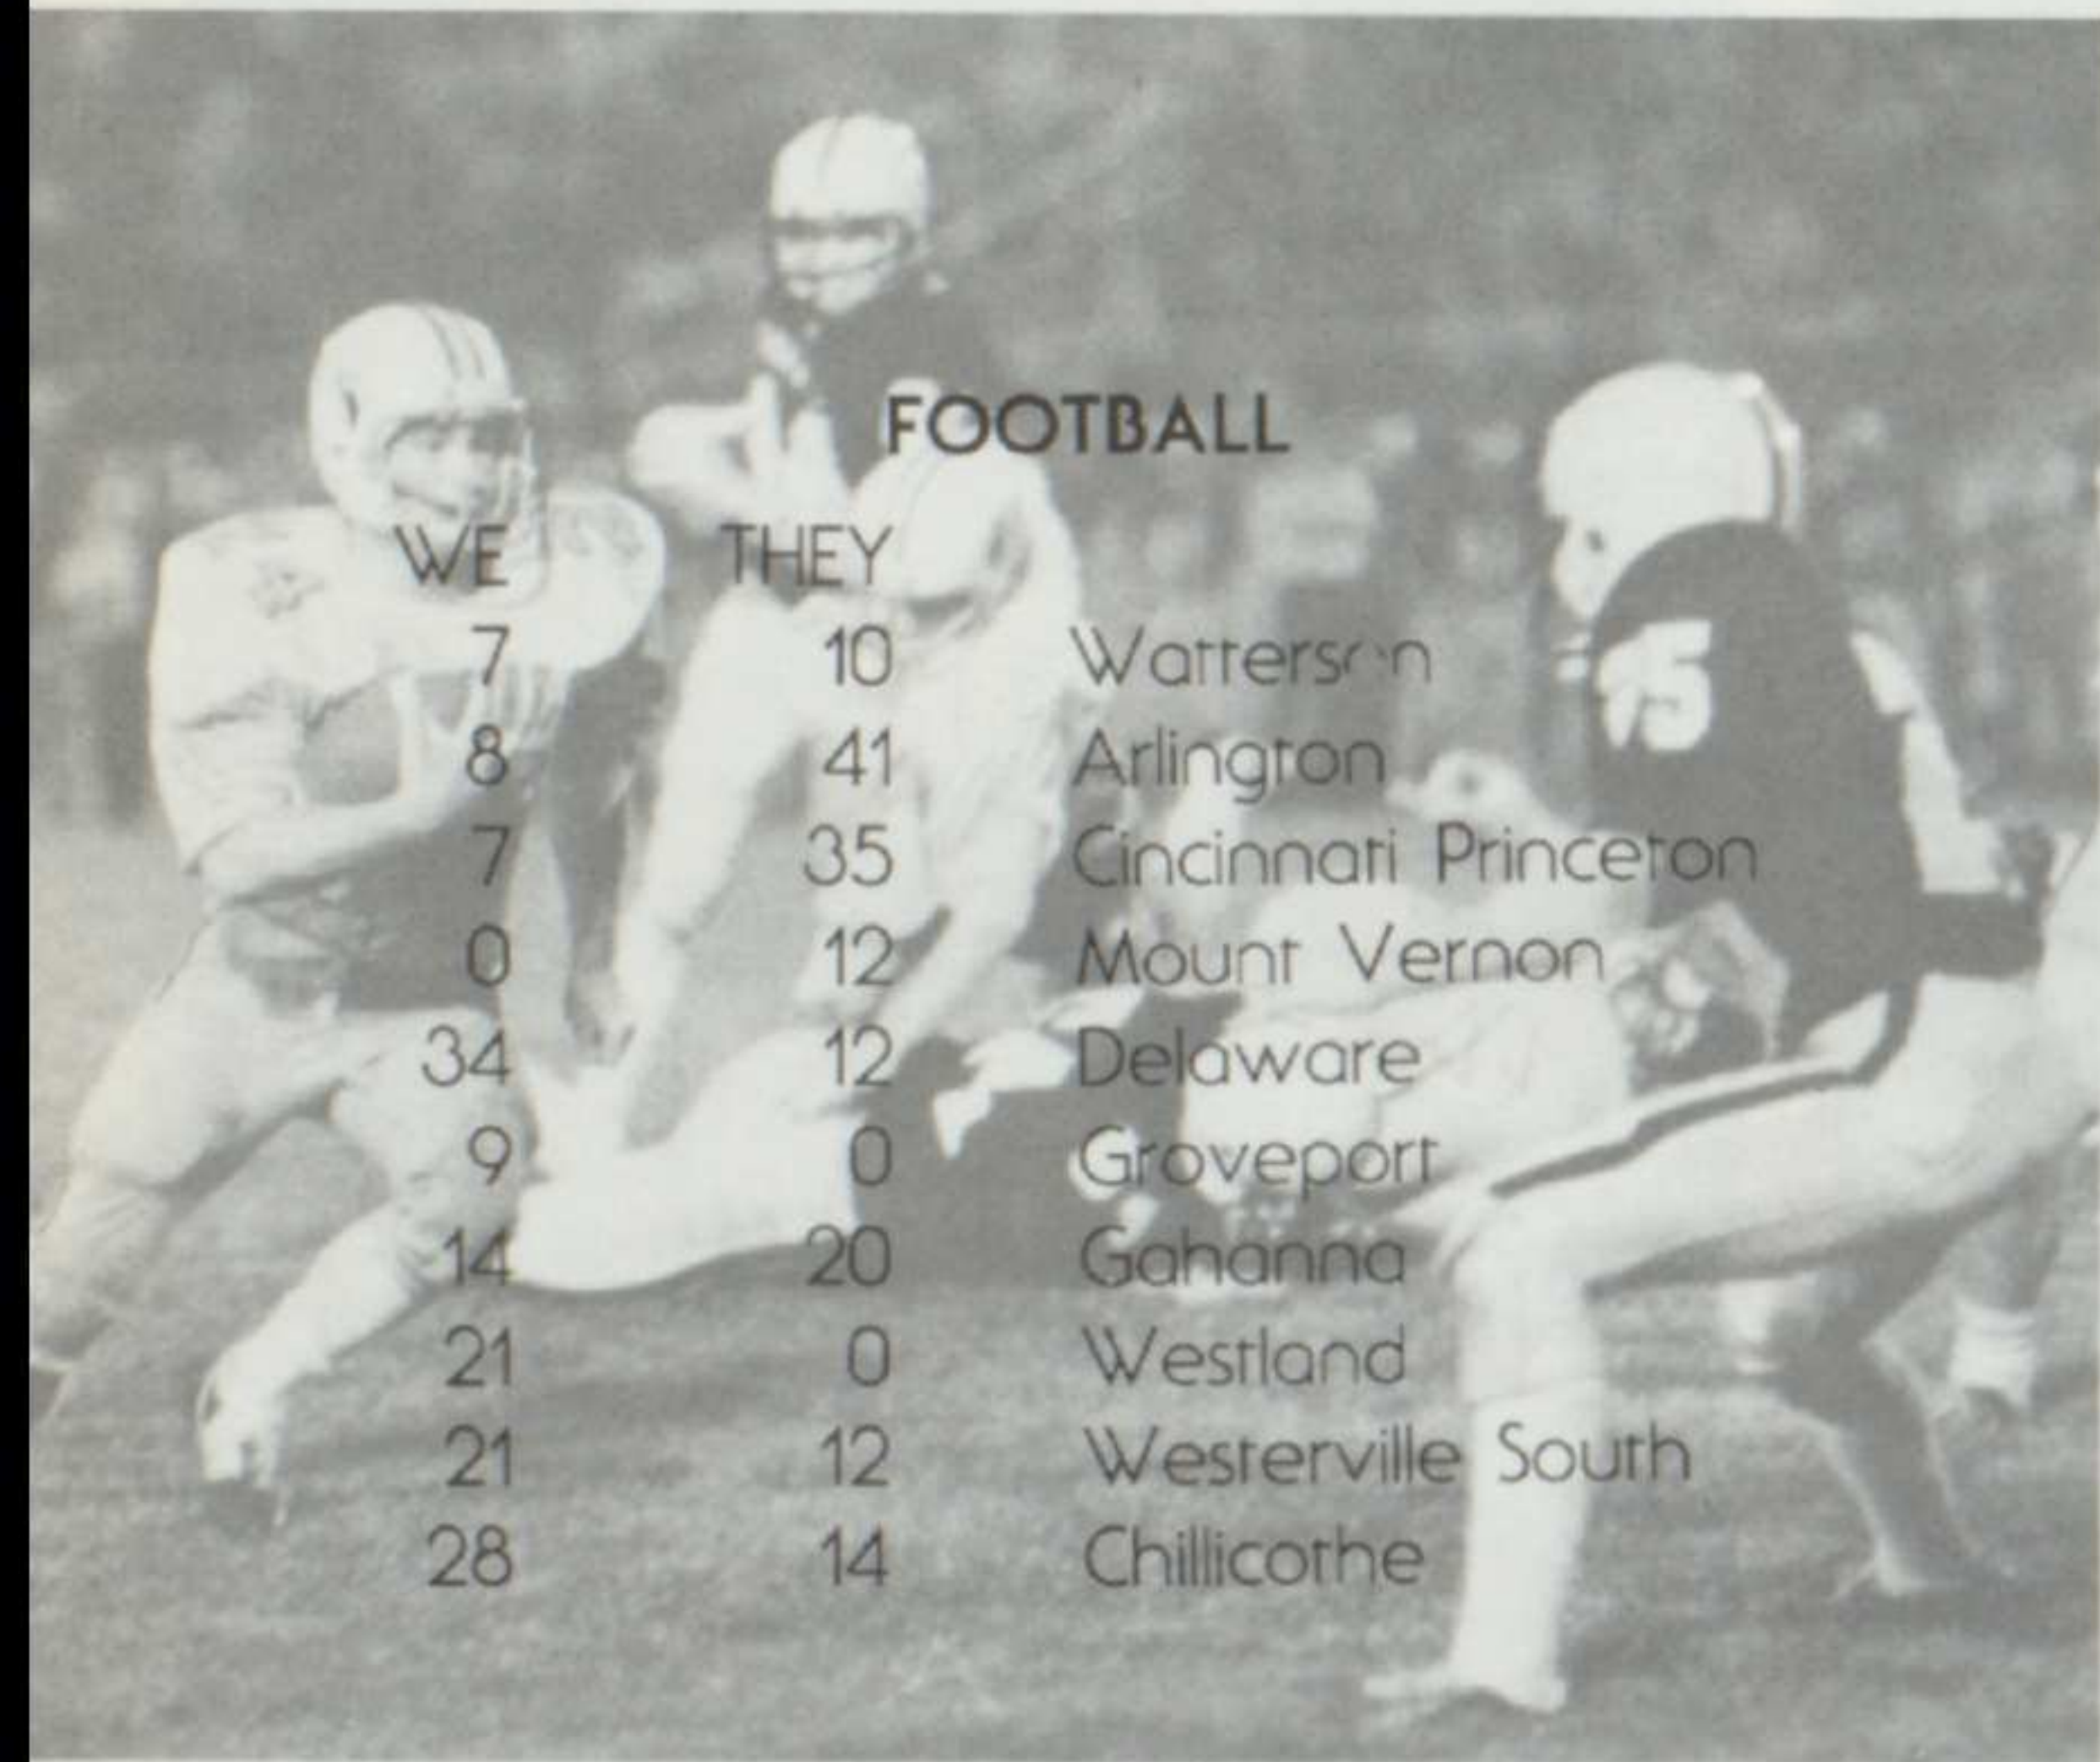

FOOTBALL

WE	THEY	
7	10	Watterson
8	41	Arlington
7	35	Cincinnati Princeton
0	12	Mount Vernon
34	12	Delaware
9	0	Groveport
14	20	Gahanna
21	0	Westland
21	12	Westerville South
28	14	Chillicothe