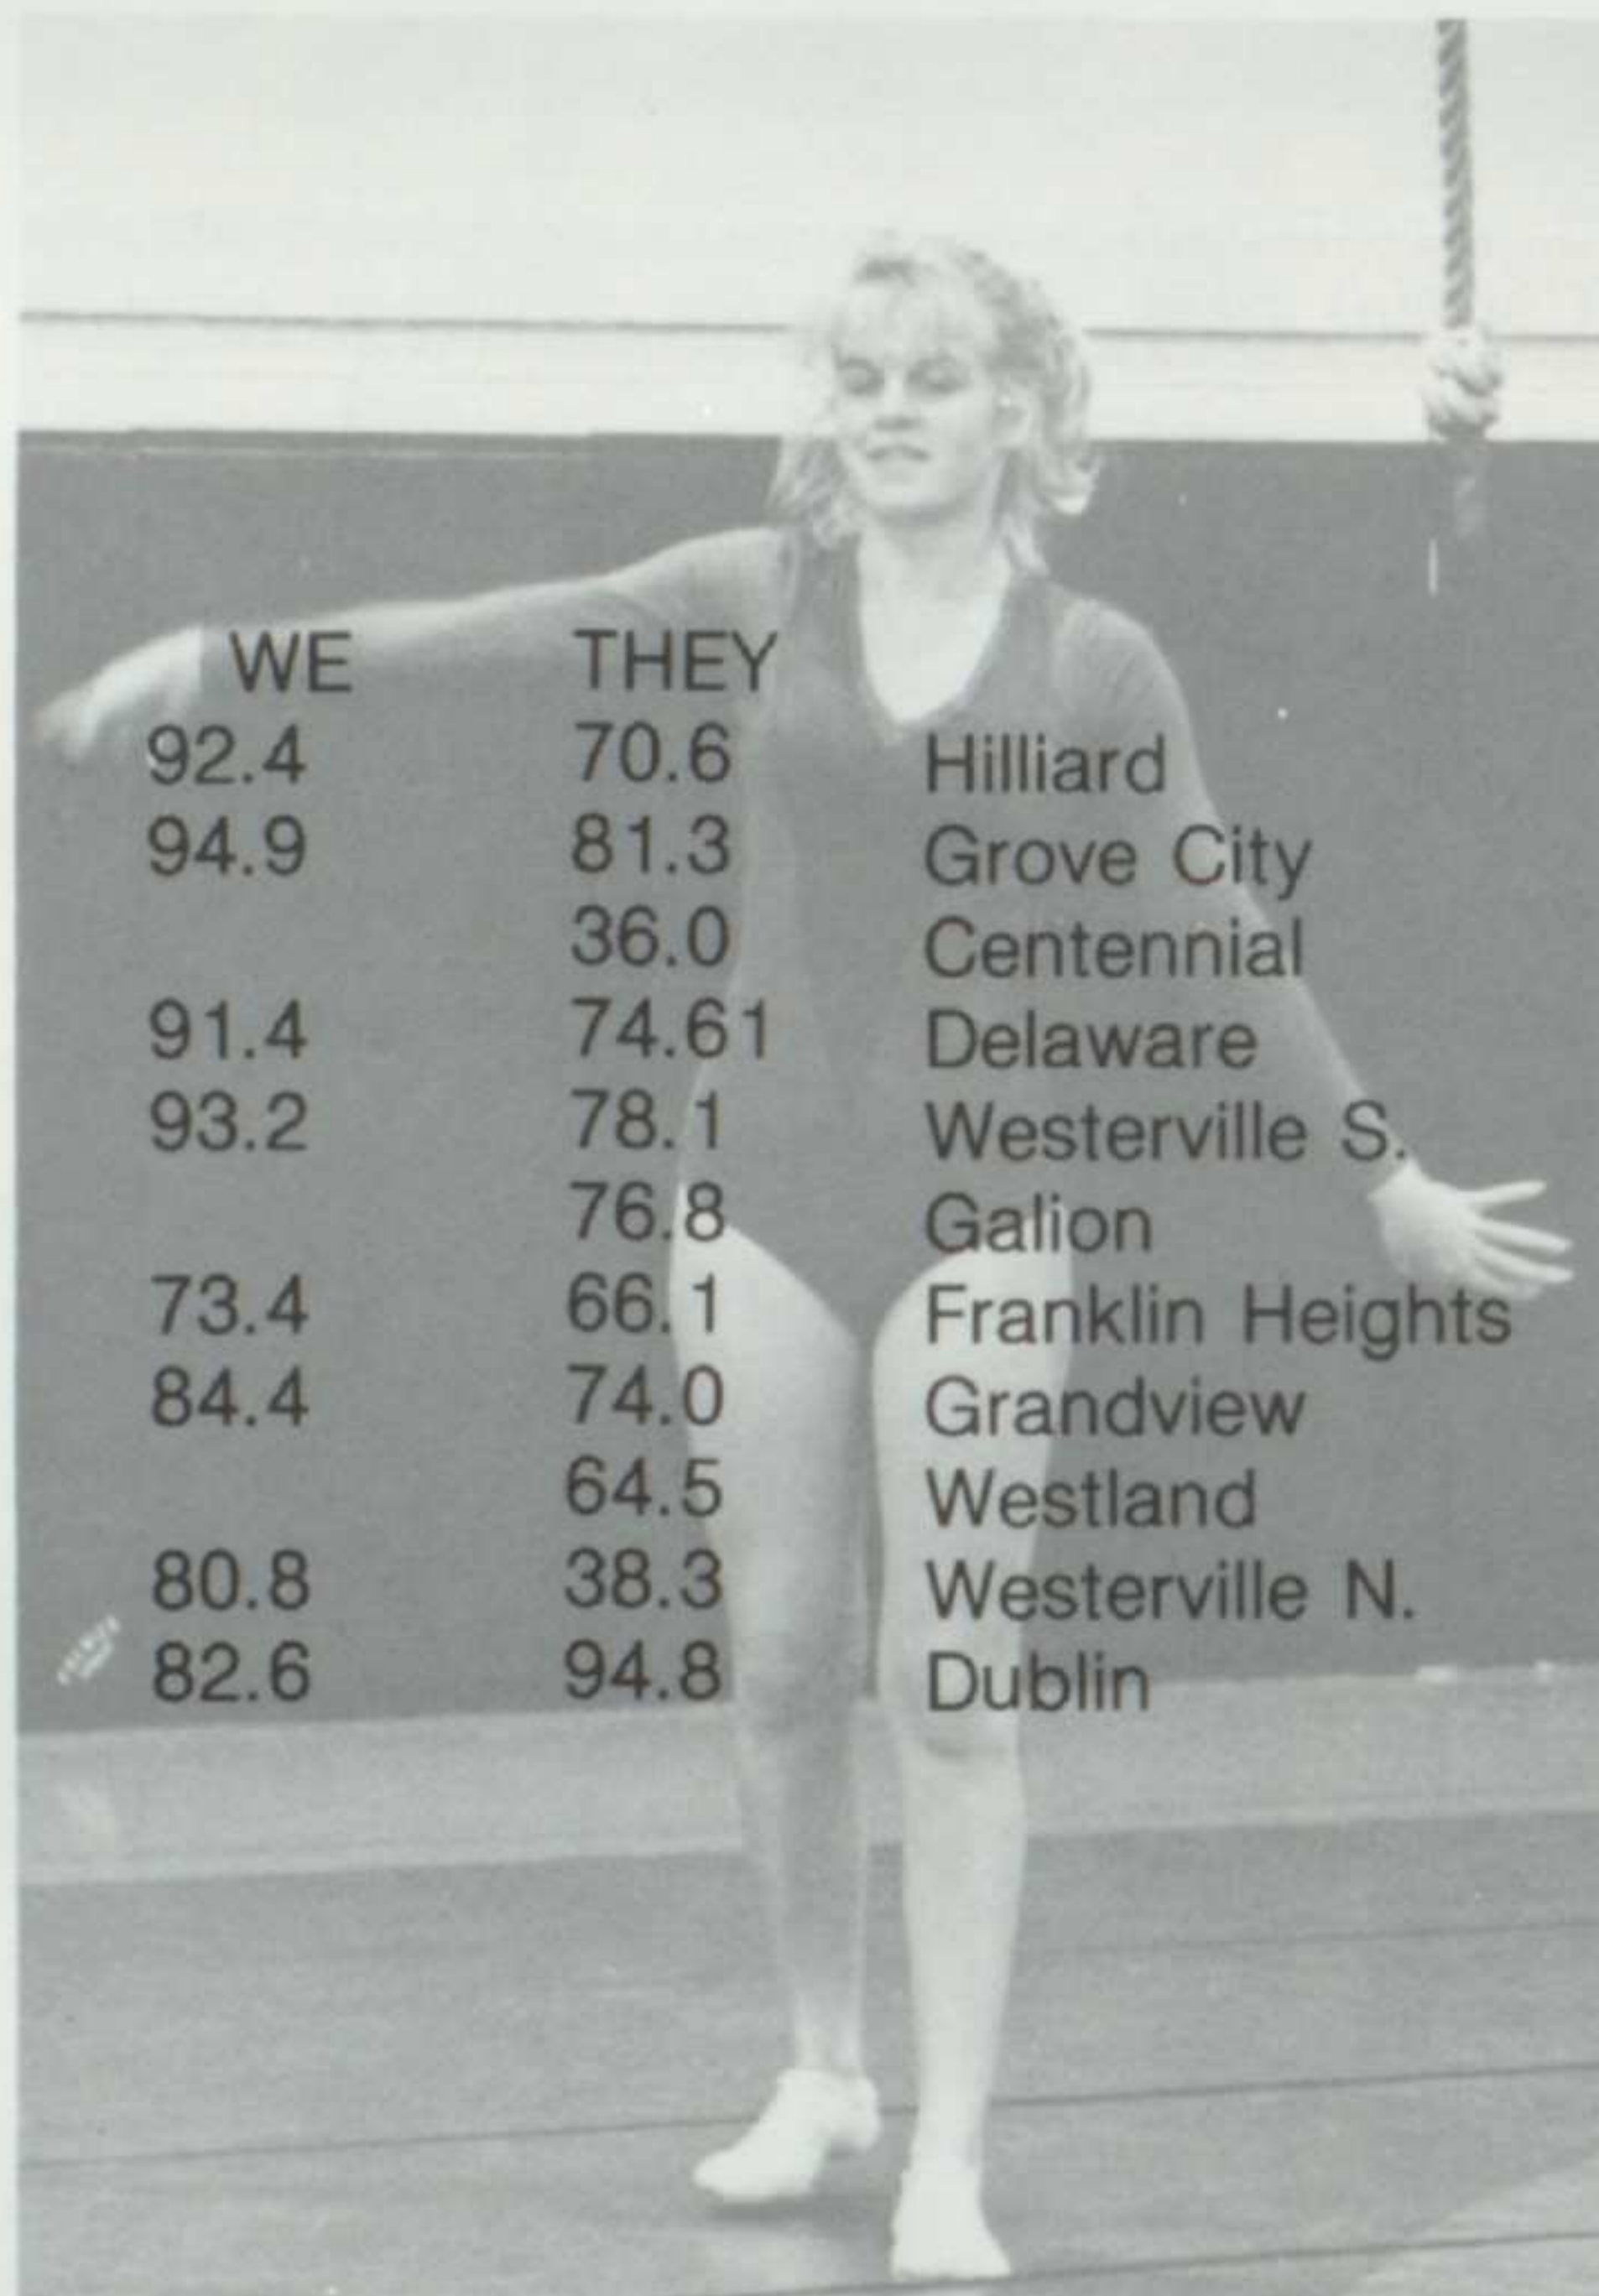

Balance

The Worthington girl's gymnastics team was again, as usual, excellent. Senior captains, Laura Roemmele and Cindy Barnes led the outstanding girl gymnasts to another OCC title. The team proved their superior balance by placing extremely high in the strenuous Class II districts, and by losing only one league meet. Also, Junior Khrista Ford represented the lady cards at the state meet on beam.

For the first half of the season, the girls were lucky enough to have the contributions of Heather Thomas, an outstanding Freshman gymnast. According to Cindy Barnes, Heather is most definitely Olympic material. She had to leave the team in midseason, however, for intense, individual instruction with a private coach.

The team lost eight Seniors at the end of this season, but there will be another strong team again next year.

Susan Ford begins a floor exercise.